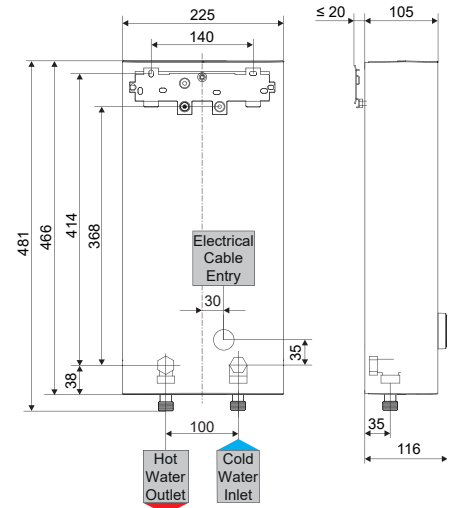

DEL Plus

Optional Wireless Remote (FFB 4)

Dimensions and Connections  
 In-wall or bottom entry connection available.