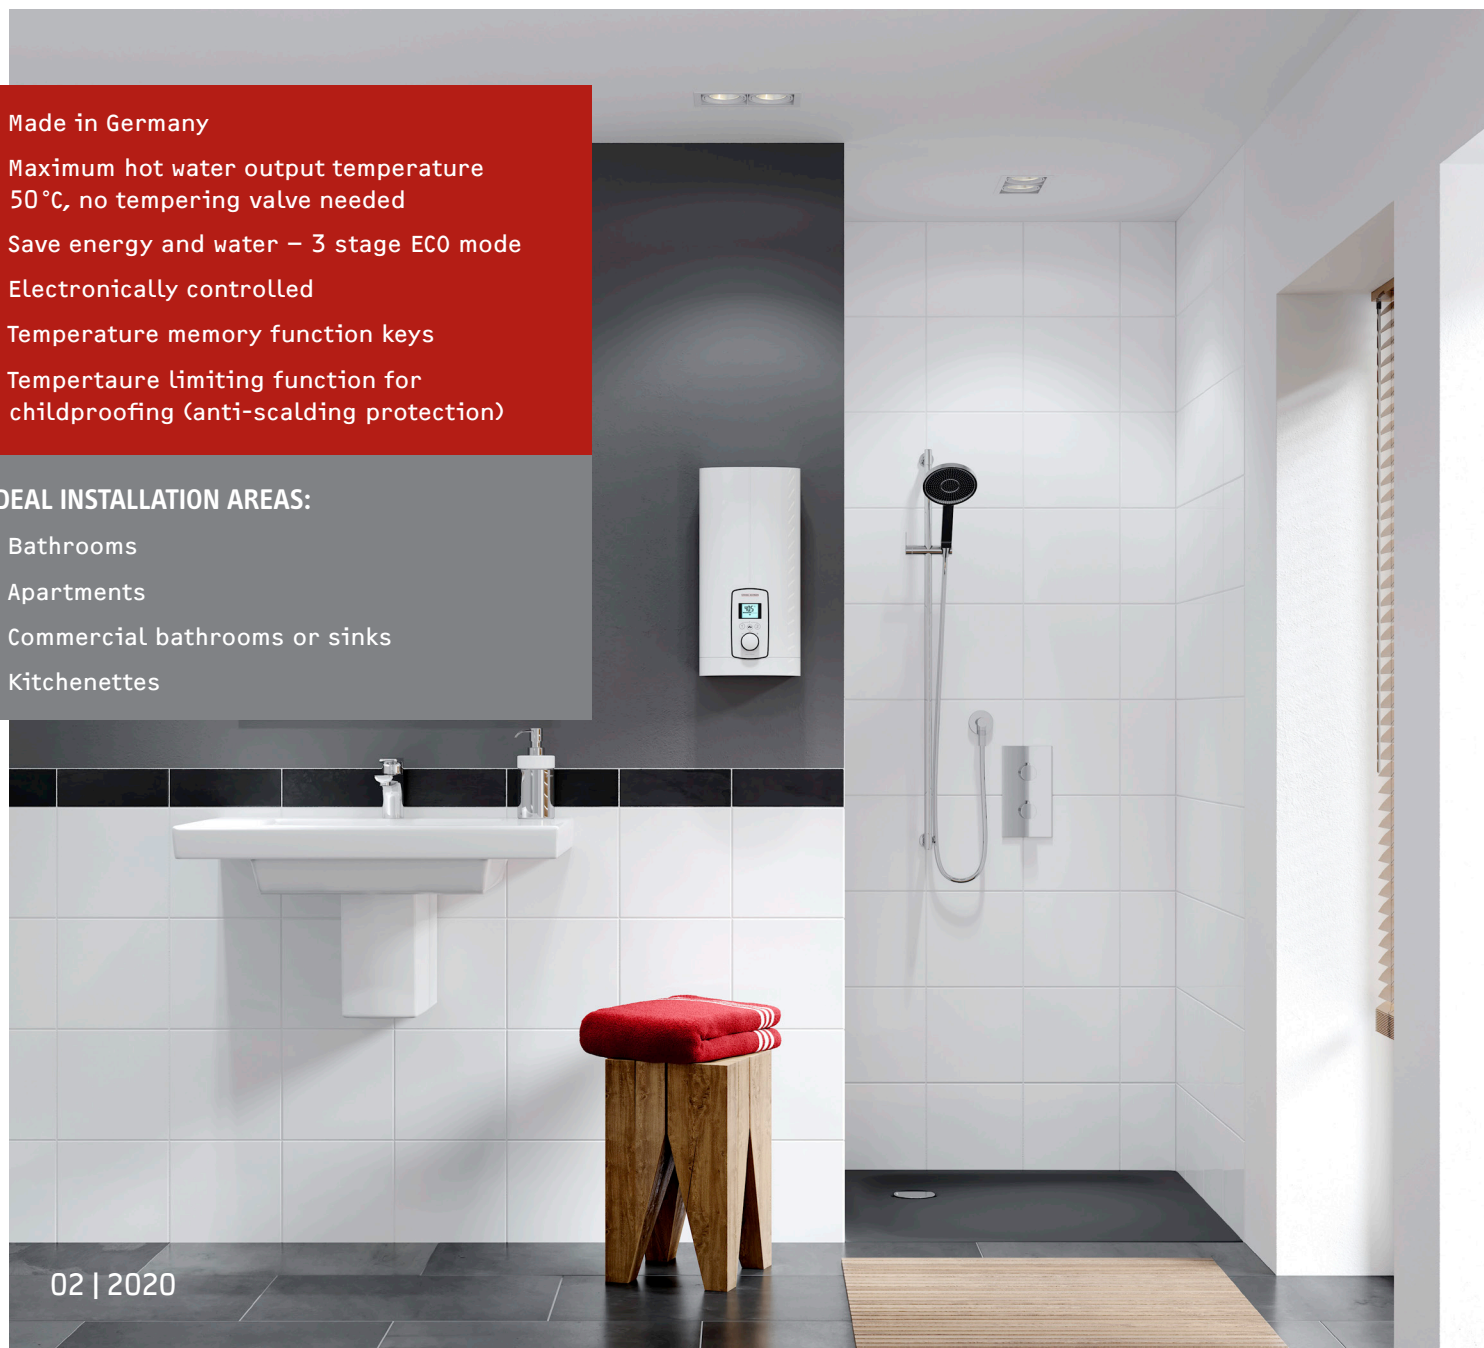

# Data Sheet: DEL Plus

- › DEL 13 Plus
- › DEL 18 Plus
- › DEL 27 Plus

- › Made in Germany
- › Maximum hot water output temperature 50°C, no tempering valve needed
- › Save energy and water – 3 stage ECO mode
- › Electronically controlled
- › Temperature memory function keys
- › Temperature limiting function for childproofing (anti-scalding protection)

## IDEAL INSTALLATION AREAS:

- › Bathrooms
- › Apartments
- › Commercial bathrooms or sinks
- › Kitchenettes

# DEL Plus

ENJOY A HIGH LEVEL OF CONVENIENCE

Improving on the original DEL, the new DEL Plus electric instantaneous water heater is the latest offering from STIEBEL ELTRON. With backlit multifunction display, temperature memory, childproofing and ECO mode, it offers best-in-class comfort and convenience. The energy and water saving ECO mode can be used to limit the maximum flow rate of the DEL Plus to enable a constant hot water temperature, even where inlet temperatures are low.